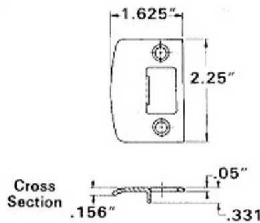

Standard Full Lip Strikes

Lip to Center Dimension: 1.125". Dust Box in not included. **Note:** Can also be used with Estate Collection.

BHS#	DESCRIPTION	U/M	BOX	RETAIL
032-16730	BALDW 5510.030.FSTR FULL LIP STRIKE	ea	1	$15.00
032-16735	BALDW 5510.102.FSTR FULL LIP STRIKE	ea	1	$15.00
032-16734	BALDW 5510.112.FSTR FULL LIP STRIKE	ea	10	$15.00
032-16736	BALDW 5510.150.FSTR FULL LIP STRIKE	ea	10	$15.00
032-16748	BALDW 5510.151.FSTR FULL LIP STRIKE	ea	1	$15.00
032-16737	BALDW 5510.260.FSTR FULL LIP STRIKE	ea	1	$15.00
032-16739	BALDW 5510.264.FSTR FULL LIP STRIKE	ea	1	$15.00

LOCKS, ESTATE SCREW COVERS

BALDWIN ESTATE SCREW COVERS

0129 Colonial Design

BHS#	DESCRIPTION	U/M	BOX	RETAIL
032-83	BALDW 0129.003 COLONIAL SCREW COVER	ea	1	$15.00

LOCKS, IMAGES ENTRANCE LOCKSETS

BALDWIN IMAGES - EMERGENCY EXIT HANDLE SETS

Soho 3/4 Escutcheon Handleset with Interior Lever

Soho 3/4 Plate Tubular Handleset.

BHS#	DESCRIPTION	U/M	BOX	RETAIL
032-14076	BALDW 8 5387.056.RENT SOHO ADJ	st	1	$587.00
032-14075	BALDW 8 5387.056.LENT SOHO ADJ	st	1	$587.00
032-14079	BALDW 8 5387.112.LENT SOHO ADJ	st	1	$570.00
032-14080	BALDW 8 5387.112.RENT SOHO ADJ	st	1	$570.00
032-14083	BALDW 8 5387.150.LENT SOHO ADJ	st	1	$570.00
032-14084	BALDW 8 5387.150.RENT SOHO ADJ	st	1	$570.00
032-14087	BALDW 8 5387.260.LENT SOHO ADJ	st	1	$570.00
032-14088	BALDW 8 5387.260.RENT SOHO ADJ	st	1	$570.00
032-14089	BALDW 8 5387.264.LENT SOHO ADJ	st	1	$570.00
032-14090	BALDW 8 5387.264.RENT SOHO ADJ	st	1	$570.00