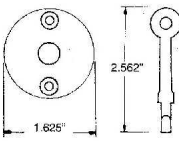

0415 Modern Design

(Please refer to Mfg. No. 0403 for full description.)

BHS#	DESCRIPTION	U/M	BOX	RETAIL
032-240	BALDW 0415.030 RND E/R TRMxKEY; FOO	ea	1	$33.00
032-241	BALDW 0415.102 RND E/R TRMxKEY; FOO	ea	1	$33.00
032-244	BALDW 0415.150 RND E/R TRMxKEY; FOO	ea	1	$33.00
032-242	BALDW 0415.260 RND E/R TRMxKEY; FOO	ea	1	$33.00
032-243	BALDW 0415.264 RND E/R TRMxKEY; FOO	ea	1	$33.00

LOCKS, ESTATE MORTISE BOLT TURN PIECES

BALDWIN ESTATE TURN PIECES FOR PRIVACY MORTISE BOLTS

6750 Modern Design

F.O.O. Items - Allow minimum 8 weeks for delivery.