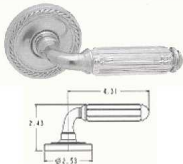

Passage Latchset Function

Real Crystal knobs with 24% lead content. Lever length 4.31", projection 2.43", rose diameter 2.53". Comes standard with 2 3/8" backset. Rope rose available as F.O.O. Also available in antique nickel and polished chrome as F.O.O.