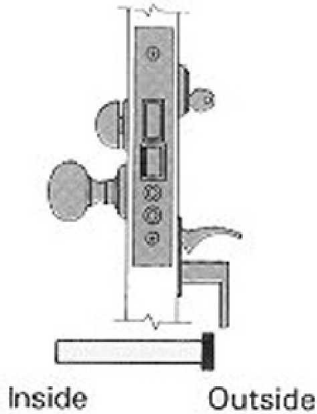

Latch bolt by thumb piece outside and knob inside, except when thumb piece is locked by stop in front; then latch bolt by key outside and knob inside. Dead bolt by key outside and turn piece inside. When dead bolt is thrown, stop is automatically activated making outside thumb piece rigid. Inside knob retracts latch and dead bolt simultaneously but DOES NOT free outside thumb piece. 1" throw dead bolt with saw-proof inserts is standard equipment. When extended, dead bolt deadlocks latch bolt.