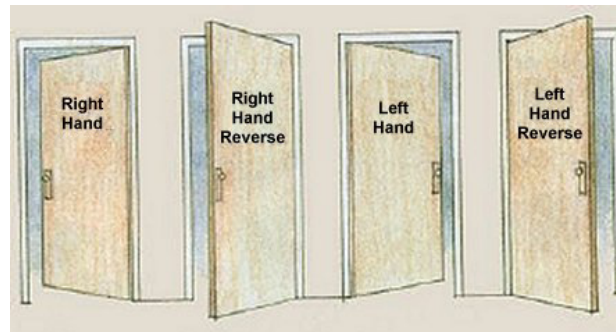

Information provided below is non-manufacturer specific. Please see individual manufacturer sections for further details.

Illustrated and described below are the standard procedures used throughout the finish hardware industry.

To correctly specify the proper hand of a door consider the door in its closed position. Then, looking at the door from the exterior (or key side) the hand is determined as follows:

*A door that opens inward and is hinged on the right hand side is a **Right Hand Door** (Symbol RH).*

*A door that opens inward and is hinged on the left hand side is a **Left Hand Door** (Symbol LH).*

*A door that opens outward and is hinged on right hand side is a **Right Hand Reverse Bevel Door** (Symbol RHR).*

*A door that opens outward and is hinged on the left hand side is a **Left Hand Reverse Bevel Door** (Symbol LHR).*

All Cylindrical Knob Locks are reversible. However, on all Pin Tumbler Locks, the Hand should be specified so that the locks can be correctly assembled by the factory or distributor to insure the keyholes being in an upright position when installed on the job. On all locks for Reverse Bevel Doors, if the finish called for is different on each side of the lock the Hand should be specified so that the Face and Strike furnished with the lock will match the outside finish.