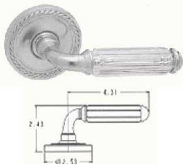

Half Dummy Function

BHS#	DESCRIPTION	U/M	BOX	RETAIL
032-16985	BALDW 5845.030.LDMRP 1/2-DUMMY LEVR	st	16	$51.00
032-16984	BALDW 5845.030.RDMRP 1/2-DUMMY LEVR	st	16	$51.00
032-16994	BALDW 5845.150.LDMRP 1/2-DUMMY LEVR	st	16	$51.00
032-16995	BALDW 5845.150.RDMRP 1/2-DUMMY LEVR	st	16	$51.00

BALDWIN IMAGES - BALL KNOB

Passage Latchset Function