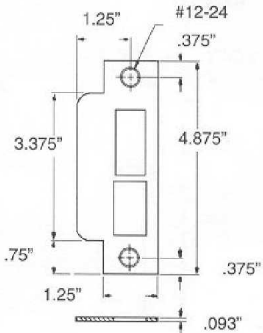

LOCKS, ESTATE PARTS FOR MORTISE LOCKS

BALDWIN ESTATE MORTISE LOCK PARTS

Armored Fronts for 6000 Series

Armored Fronts protect the lock against tampering of the cylinder yoke assembly. Fronts for use on 6000 Series Locks with 1.25" (32mm) wide front and .625" (16mm) wide latch bolt only.

BHS#	DESCRIPTION	U/M	BOX	RETAIL
032-46029	BALDW 6021.003.0004 FRONT 1.25"*LDS	ea	1	$27.00
032-46032	BALDW 6021.102.0004 FRONT 1.25"*LDS	ea	1	$25.00
032-65021	BALDW 6021.150.0004 FRONT 1.25"*LDS	ea	1	$25.00
032-65022	BALDW 6021.151.0004 FRONT 1.25"*LDS	ea	1	$25.00
032-46033	BALDW 6021.260.0004 FRONT 1.25"*LDS	ea	1	$25.00
	FOO			

Mortise Strike for 6000 Series

BHS#	DESCRIPTION	U/M	BOX	RETAIL
032-46054	BALDW 6040.003.L MORTISE STRK *6000	ea	1	$27.00
032-46049	BALDW 6040.003.R MORTISE STRK *6000	ea	1	$27.00
032-46056	BALDW 6040.102.L MORTISE STRK *6000	ea	1	$25.00
032-46050	BALDW 6040.102.R MORTISE STRK *6000	ea	1	$25.00
032-46057	BALDW 6040.150.L MORTISE STRK *6000	ea	1	$25.00
032-46051	BALDW 6040.150.R MORTISE STRK *6000	ea	1	$25.00
032-46058	BALDW 6040.260.L MORTISE STRK *6000	ea	1	$25.00
032-46052	BALDW 6040.260.R MORTISE STRK *6000	ea	1	$25.00
032-46059	BALDW 6040.264.L MORTISE STRK *6000	ea	1	$25.00
032-46053	BALDW 6040.264.R MORTISE STRK *6000	ea	1	$25.00