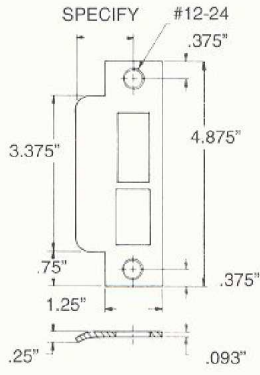

LOCKS, IMAGES PARTS

BALDWIN IMAGES STRIKES

Extended Lip Strikes for Latch & Dead Bolt

Size: 1.25" x 4.875" x Specified Lip to Center. Thickness: .093", brass material. Screws: Furnished with No. 12 combination wood/machine screws, finished to match. Template: Designed to fit metal/wood frames prepared in accordance to ANSI A115.1/A115.11. Features: Designed for use with locks installed on special door and frame conditions. Supplied with a curved lip only. ALWAYS SPECIFY HAND OF DOOR AND REQUIRED LENGTH. Dimensions: Available in the following Lip to Center lengths only: 1.625", 1.875", 2.25", 3". Important: Lip to Center length determined by the following formula: Door thickness divided by 2 + .375" = Lip to Center Length. Round to closest size. Ordering example: 6339-030-L178 = Strike x Left Hand x 1 7/8" L/C. Can be used with Estate Collection.

BHS#	DESCRIPTION	U/M	BOX	RETAIL
032-46311	BALDW 6339.003.L158 EXT LIPSTK*6300 FOO	ea	1	$62.00
032-46312	BALDW 6339.003.R158 EXT LIPSTK*6300 FOO	ea	1	$62.00
032-46331	BALDW 6339.003.L178 EXT LIPSTK*6300	ea	1	$62.00
032-46332	BALDW 6339.003.R178 EXT LIPSTK*6300	ea	1	$62.00
032-46313	BALDW 6339.102.L158 EXT LIPSTK*6300 FOO	ea	1	$60.00
032-46314	BALDW 6339.102.R158 EXT LIPSTK*6300 FOO	ea	1	$60.00
032-46333	BALDW 6339.102.L178 EXT LIPSTK*6300	ea	1	$60.00
032-46334	BALDW 6339.102.R178 EXT LIPSTK*6300	ea	1	$60.00
032-46319	BALDW 6339.150.L158 EST LIPSTK*6300 FOO	ea	1	$60.00
032-46320	BALDW 6339.150.R158 EXT LIPSTK*6300 FOO	ea	1	$60.00
032-46339	BALDW 6339.150.L178 EXT LIPSTK*6300	ea	1	$60.00
032-46340	BALDW 6339.150.R178 EXT LIPSTK*6300	ea	1	$60.00
032-46321	BALDW 6339.151.L158 EST LIPSTK*6300 FOO	ea	1	$60.00
032-46322	BALDW 6339.151.R158 EXT LIPSTK*6300 FOO	ea	1	$60.00
032-46341	BALDW 6339.151.L178 EXT LIPSTK*6300	ea	1	$60.00
032-46315	BALDW 6339.260.L158 EXT LIPSTK*6300 FOO	ea	1	$60.00
032-46316	BALDW 6339.260.R158 EXT LIPSTK*6300 FOO	ea	1	$60.00
032-46335	BALDW 6339.260.L178 EXT LIPSTK*6300 FOO	ea	1	$60.00
032-46336	BALDW 6339.260.R178 EXT LIPSTK*6300 FOO	ea	1	$60.00
032-46317	BALDW 6339.264.L158 EXT LIPSTK*6300 FOO	ea	1	$60.00
032-46318	BALDW 6339.264.R158 EXT LIPSTK*6300 FOO	ea	1	$60.00
032-46337	BALDW 6339.264.L178 EXT LIPSTK*6300 FOO	ea	1	$60.00
032-46338	BALDW 6339.264.R178 EXT LIPSTK*6300 FOO	ea	1	$60.00