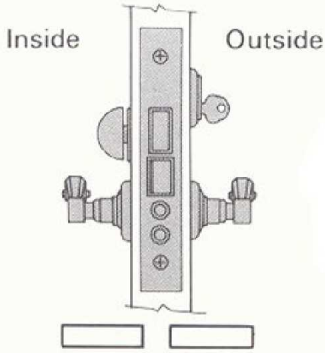

LOCKS, ESTATE MORTISE LOCK CASES

BALDWIN ESTATE MORTISE LOCKS

6375LS Residential Entrance, Lever x Lever, 2 1/2" B.S.

**2.5" Backset Mortise Locks - Heavy Duty Functions
Residential Entrance - Emergency Egress**

Latch bolt by knob from either side, except when outside knob is locked by stop in front; then latch bolt by key outside and knob inside. Dead bolt by key outside and turn piece inside. When dead bolt is thrown, stop is automatically activated making outside knob rigid. Inside knob retracts and dead bolt simultaneously but DOES NOT free outside knob. 1" throw dead bolt with saw-proof inserts is standard equipment. When extended, dead bolt deadlocks latch bolt. NOTE: Lock Function is not field reversible - specify hand. LS = Lever Strength.

BHS#	DESCRIPTION	U/M	BOX	RETAIL
032-28145	BALDW 6375LS.003.CLS.LH LOCK;L/CYL	ea	1	$317.00
032-28147	BALDW 6375LS.003.CLS.LHR LOCK;L/CYL	ea	1	$317.00
032-28146	BALDW 6375LS.003.CLS.RH LOCK; L/CYL	ea	1	$317.00
032-28148	BALDW 6375LS.003.CLS.RHR LOCK;L/CYL	ea	1	$317.00
	FOO			
032-28155	BALDW 6375LS.102.CLS.LH LOCK; L/CYL	ea	1	$299.00
032-28157	BALDW 6375LS.102.CLS.LHR LOCK;L/CYL	ea	1	$299.00
032-28156	BALDW 6375LS.102.CLS.RH LOCK; L/CYL	ea	1	$299.00
032-28158	BALDW 6375LS.102.CLS.RHR LOCK;L/CYL	ea	1	$299.00
032-28150	BALDW 6375LS.150.CLS.LH LOCK; L/CYL	ea	1	$299.00
032-28152	BALDW 6375LS.150.CLS.LHR LOCK;L/CYL	ea	1	$299.00
	FOO			
032-28151	BALDW 6375LS.150.CLS.RH LOCK; L/CYL	ea	1	$299.00
032-28153	BALDW 6375LS.150.CLS.RHR LOCK;L/CYL	ea	1	$299.00
032-28141	BALDW 6375LS.151.CLS.LH LOCK; L/CYL	ea	1	$299.00
032-28143	BALDW 6375LS.151.CLS.LHR LOCK;L/CYL	ea	1	$299.00
032-28142	BALDW 6375LS.151.CLS.RH LOCK; L/CYL	ea	1	$299.00
	FOO			
032-28144	BALDW 6375LS.151.CLS.RHR LOCK;L/CYL	ea	1	$299.00
032-28161	BALDW 6375LS.260.CLS.LH LOCK; L/CYL	ea	1	$299.00
032-28163	BALDW 6375LS.260.CLS.LHR LOCK;L/CYL	ea	1	$299.00
032-28162	BALDW 6375LS.260.CLS.RH LOCK; L/CYL	ea	1	$299.00
032-28164	BALDW 6375LS.260.CLS.RHR LOCK;L/CYL	ea	1	$299.00
032-28165	BALDW 6375LS.264.CLS.LH LOCK; L/CYL	ea	1	$299.00
032-28167	BALDW 6375LS.264.CLS.LHR LOCK;L/CYL	ea	1	$329.00
032-28166	BALDW 6375LS.264.CLS.RH LOCK; L/CYL	ea	1	$299.00
032-28168	BALDW 6375LS.264.CLS.RHR LOCK;L/CYL	ea	1	$299.00
	FOO