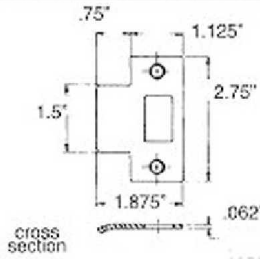

LOCKS, IMAGES PARTS

BALDWIN IMAGES STRIKES

Standard Box Strikes

Lip to Center Dimension: 1.312". Dust Box is furnished unattached; conceals installation marks and cutouts. Template: Metal frames to be prepared in accordance with ANSI standard A115.2. **Note:** Can also be used with Estate Collection.

BHS#	DESCRIPTION	U/M	BOX	RETAIL
032-16720	BALDW 5510.003.TSTR T-STRIKE w/ BOX	ea	1	$18.00
032-16740	BALDW 5510.030.TSTR T-STRIKE w/ BOX	ea	1	$15.00
032-16745	BALDW 5510.102.TSTR T-STRIKE w/ BOX	ea	1	$15.00
032-16744	BALDW 5510.112.TSTR T-STRIKE w/ BOX	ea	1	$15.00
032-16746	BALDW 5510.150.TSTR T-STRIKE w/ BOX	ea	1	$15.00
032-16738	BALDW 5510.151.TSTR T-STRIKE w/ BOX	ea	1	$15.00
032-16747	BALDW 5510.260.TSTR T-STRIKE w/ BOX	ea	1	$15.00
032-16749	BALDW 5510.264.TSTR T-STRIKE w/ BOX	ea	1	$15.00