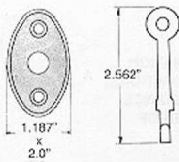

0404 Oval Design

(Please refer to Mfg. No. 0403 for full description.)

BHS#	DESCRIPTION	U/M	BOX	RETAIL
032-230	BALDW 0404.030 OVAL E/R TRIM w/KEY	ea	1	$33.00
032-231	BALDW 0404.102 OVAL E/R TRIM w/KEY	ea	1	$33.00
032-234	BALDW 0404.150 OVAL E/R TRMxKEY;FOO	ea	1	$33.00
032-232	BALDW 0404.260 OVAL E/R TRMxKEY;FOO	ea	1	$33.00
032-233	BALDW 0404.264 OVAL E/R TRMxKEY;FOO	ea	1	$33.00