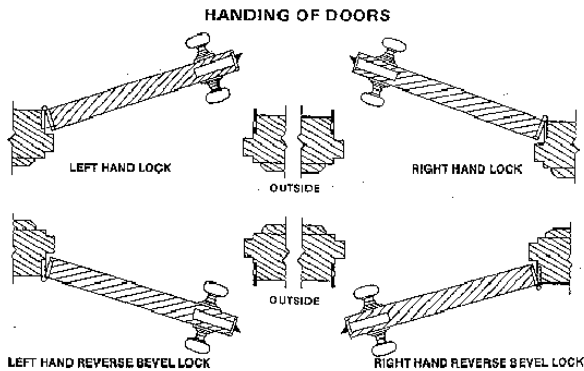

Information provided below is non-manufacturer specific. Please see individual manufacturer sections for further details.

Illustrated and described below are the standard procedures used throughout the finish hardware industry.

To correctly specify the proper hand of a door consider the door in its closed position. Then, looking at the door from the exterior (or key side) the hand is determined as follows:

*A door that opens inward and is hinged on the right hand side is a **Right Hand Door** (Symbol RH).*

*A door that opens inward and is hinged on the left hand side is a **Left Hand Door** (Symbol LH).*

*A door that opens outward and is hinged on right hand side is a **Right Hand Reverse Bevel Door** (Symbol RHR).*

*A door that opens outward and is hinged on the left hand side is a **Left Hand Reverse Bevel Door** (Symbol LHR).*

All Cylindrical Knob Locks are reversible. However, on all Pin Tumbler Locks, the Hand should be specified so that the locks can be correctly assembled by the factory or distributor to insure the keyholes being in an upright position when installed on the job. On all locks for Reverse Bevel Doors, if the finish called for is different on each side of the lock the Hand should be specified so that the Face and Strike furnished with the lock will match the outside finish.