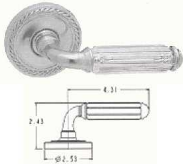

BHS#	DESCRIPTION	U/M	BOX	RETAIL
032-16982	BALDW 5845.030.PRVRP SET 2.375";FOO	st	16	$117.00
032-16992	BALDW 5845.150.PRVRP SET 2.375"	st	16	$117.00

Passage Latchset Function

Real Crystal knobs with 24% lead content. Lever length 4.31", projection 2.43", rose diameter 2.53". Comes standard with 2 3/8" backset. Rope rose available as F.O.O. Also available in antique nickel and polished chrome as F.O.O.