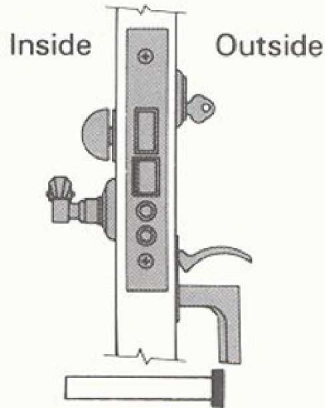

Latch bolt by thumb piece outside and knob inside, except when thumb piece is locked by stop in front; then latch bolt by key outside and knob inside. Dead bolt by key outside and turn piece inside. When dead bolt is thrown, stop is automatically activated making outside thumb piece rigid. Inside knob retracts latch and dead bolt simultaneously but DOES NOT free outside thumb piece. 1" throw dead bolt with saw-proof inserts is standard equipment. When extended, dead bolt deadlocks latch bolt. Packed 1 per carton. Weight 3 lbs. NOTE: 6021-LS is designed to take a lever on the inside. LS = Lever Strength.