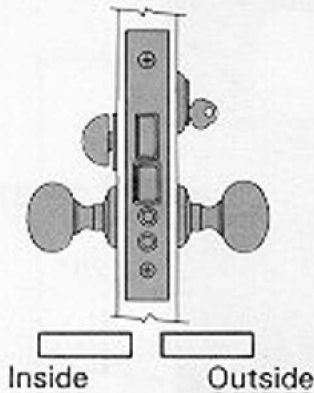

LOCKS, ESTATE MORTISE LOCK CASES

BALDWIN ESTATE MORTISE LOCKS

6075 Residential Entrance, Knob x Knob, 2 3/4" B.S.

**2.75" Backset Mortise Locks - Heavy Duty Functions
Entrance - Emergency Egress**

Latch bolt by knob from either side, except when outside knob is locked by stop in front; then latch bolt by key outside and knob inside. Dead bolt by key outside and turn piece inside. When dead bolt is thrown, stop is automatically activated making outside knob rigid. Inside knob retracts latch and dead bolt simultaneously but DOES NOT free outside knob. Federal Specification Equivalents: Government Type: 86A ANSI Series: 1000-F12/F20.

BHS#	DESCRIPTION	U/M	BOX	RETAIL
032-21095	BALDW 6075.003.CLS.LH LOCK; L/CYL	ea	1	$317.00
032-21097	BALDW 6075.003.CLS.LHR LOCK; L/CYL	ea	1	$317.00
032-21096	BALDW 6075.003.CLS.RH LOCK; L/CYL	ea	1	$317.00
	FOO			
032-21098	BALDW 6075.003.CLS.RHR LOCK; L/CYL	ea	1	$317.00
	FOO			
032-21101	BALDW 6075.102.CLS.LH LOCK; L/CYL	ea	1	$299.00
032-21103	BALDW 6075.102.CLS.LHR LOCK; L/CYL	ea	1	$299.00
032-21102	BALDW 6075.102.CLS.RH LOCK; L/CYL	ea	1	$299.00
032-21104	BALDW 6075.102.CLS.RHR LOCK; L/CYL	ea	1	$299.00
032-21111	BALDW 6075.150.CLS.LH LOCK; L/CYL	ea	1	$299.00
032-21113	BALDW 6075.150.CLS.LHR LOCK; L/CYL	ea	1	$299.00
032-21112	BALDW 6075.150.CLS.RH LOCK; L/CYL	ea	1	$299.00
	FOO			
032-21114	BALDW 6075.150.CLS.RHR LOCK; L/CYL	ea	1	$299.00
032-21131	BALDW 6075.151.CLS.LH LOCK; L/CYL	ea	1	$299.00
032-21133	BALDW 6075.151.CLS.LHR LOCK; L/CYL	ea	1	$299.00
032-21132	BALDW 6075.151.CLS.RH LOCK; L/CYL	ea	1	$299.00
032-21134	BALDW 6075.151.CLS.RHR LOCK; L/CYL	ea	1	$299.00
032-21121	BALDW 6075.264.CLS.LH LOCK; L/CYL	ea	1	$299.00
032-21123	BALDW 6075.264.CLS.LHR LOCK; L/CYL	ea	1	$299.00
032-21122	BALDW 6075.264.CLS.RH LOCK; L/CYL	ea	1	$299.00
032-21124	BALDW 6075.264.CLS.RHR LOCK; L/CYL	ea	1	$299.00