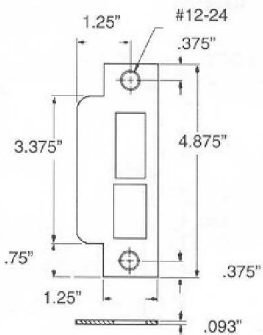

Mortise Strike for 6300 Series

BHS#	DESCRIPTION	U/M	BOX	RETAIL
032-46354	BALDW 6340.003.L MORTISE STRK *6300	ea	1	$27.00
032-46349	BALDW 6340.003.R MORTISE STRK *6300	ea	1	$27.00
032-46361	BALDW 6340.102.L MORTISE STRK *6300	ea	1	$25.00
032-46360	BALDW 6340.102.R MORTISE STRK *6300	ea	1	$25.00
032-46362	BALDW 6340.150.L MORTISE STRK *6300	ea	1	$25.00
032-46363	BALDW 6340.150.R MORTISE STRK *6300	ea	1	$25.00
032-46367	BALDW 6340.151.L MORTISE STRK *6300	ea	1	$25.00
032-46368	BALDW 6340.151.R MORTISE STRK *6300	ea	1	$25.00
032-46366	BALDW 6340.260.L MORTISE STRK *6300	ea	1	$25.00
	FOO			
032-46365	BALDW 6340.260.R MORTISE STRK *6300	ea	1	$25.00
	FOO			
032-46371	BALDW 6340.264.L MORTISE STRK *6300	ea	1	$25.00
	FOO			

LOCKS, ESTATE TRIMS - LEVER DESIGNS

BALDWIN ESTATE FORGED BRASS LEVER DESIGN

5103 Lever Only

Levers are not reversible unless ordered in complete pairs. When ordering single lever handle as dummy trim always specify hand of lever. Levers are designed for use with tubular latch sets and/or mortise locks. Most lever designs are interchangeable with other roses and accessories unless otherwise noted. Operating trim consists of one pair of levers with roses, spindle and fasteners. Dummy trim consists of one lever with rose, dummy spindle and No. 5098 plate. Full dummy trim consists of operating trim and No. 5098 plate. Other designs and finishes F.O.O. **ALL LEVERS, ROSES AND LATCHBOLTS MUST BE ORDERED SEPARATELY.** F.O.O. Items - Allow minimum 8 weeks for delivery.

BHS#	DESCRIPTION	U/M	BOX	RETAIL
032-7625	BALDW 5103.030.MR LEVERS ONLY; FOO	pr	2	$126.00