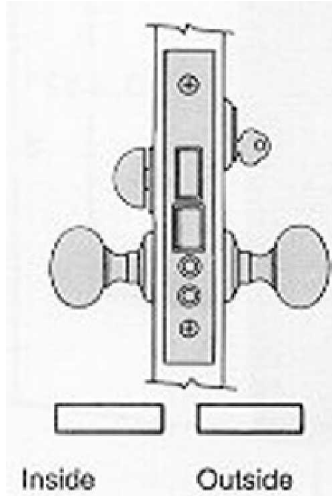

LOCKS, ESTATE MORTISE LOCK CASES

BALDWIN ESTATE MORTISE LOCKS

6375 Residential Entrance, Knob x Knob, 2 1/2" B.S.

**2.5" Backset Mortise Locks - Heavy Duty Functions
Residential Entrance - Emergency Egress**

Latch bolt by knob from either side, except when outside knob is locked by stop in front; then latch bolt by key outside and knob inside. Dead bolt by key outside and turn piece inside. When dead bolt is thrown, stop is automatically activated making outside knob rigid. Inside knob retracts and dead bolt simultaneously but DOES NOT free outside knob. 1" throw dead bolt with saw-proof inserts is standard equipment. When extended, dead bolt deadlocks latch bolt.

BHS#	DESCRIPTION	U/M	BOX	RETAIL
032-28095	BALDW 6375.003.CLS.LH LOCK; L/CYL	ea	1	$317.00
032-28097	BALDW 6375.003.CLS.LHR LOCK; L/CYL	ea	1	$317.00
032-28096	BALDW 6375.003.CLS.RH LOCK; L/CYL	ea	1	$317.00
032-28098	BALDW 6375.003.CLS.RHR LOCK; L/CYL	ea	1	$317.00
032-28101	BALDW 6375.102.CLS.LH LOCK; L/CYL	ea	1	$299.00
032-28103	BALDW 6375.102.CLS.LHR LOCK; L/CYL	ea	1	$299.00
032-28102	BALDW 6375.102.CLS.RH LOCK; L/CYL	ea	1	$299.00
032-28104	BALDW 6375.102.CLS.RHR LOCK; L/CYL	ea	1	$299.00
032-28106	BALDW 6375.150.CLS.LH LOCK; L/CYL	ea	1	$299.00
032-28108	BALDW 6375.150.CLS.LHR LOCK; L/CYL	ea	1	$299.00
	FOO			
032-28107	BALDW 6375.150.CLS.RH LOCK; L/CYL	ea	1	$299.00
032-28109	BALDW 6375.150.CLS.RHR LOCK; L/CYL	ea	1	$299.00
032-28105	BALDW 6375.151.CLS.LH LOCK; L/CYL	ea	1	$299.00
032-28110	BALDW 6375.151.CLS.LHR LOCK; L/CYL	ea	1	$299.00
032-28119	BALDW 6375.151.CLS.RH LOCK; L/CYL	ea	1	$299.00
032-28120	BALDW 6375.151.CLS.RHR LOCK; L/CYL	ea	1	$299.00
032-28111	BALDW 6375.260.CLS.LH LOCK; L/CYL	ea	1	$299.00
032-28113	BALDW 6375.260.CLS.LHR LOCK; L/CYL	ea	1	$299.00
032-28112	BALDW 6375.260.CLS.RH LOCK; L/CYL	ea	1	$299.00
032-28114	BALDW 6375.260.CLS.RHR LOCK; L/CYL	ea	1	$299.00
032-28115	BALDW 6375.264.CLS.LH LOCK; L/CYL	ea	1	$299.00
	FOO			
032-28117	BALDW 6375.264.CLS.LHR LOCK; L/CYL	ea	1	$299.00
032-28116	BALDW 6375.264.CLS.RH LOCK; L/CYL	ea	1	$299.00
032-28118	BALDW 6375.264.CLS.RHR LOCK; L/CYL	ea	1	$299.00
	FOO